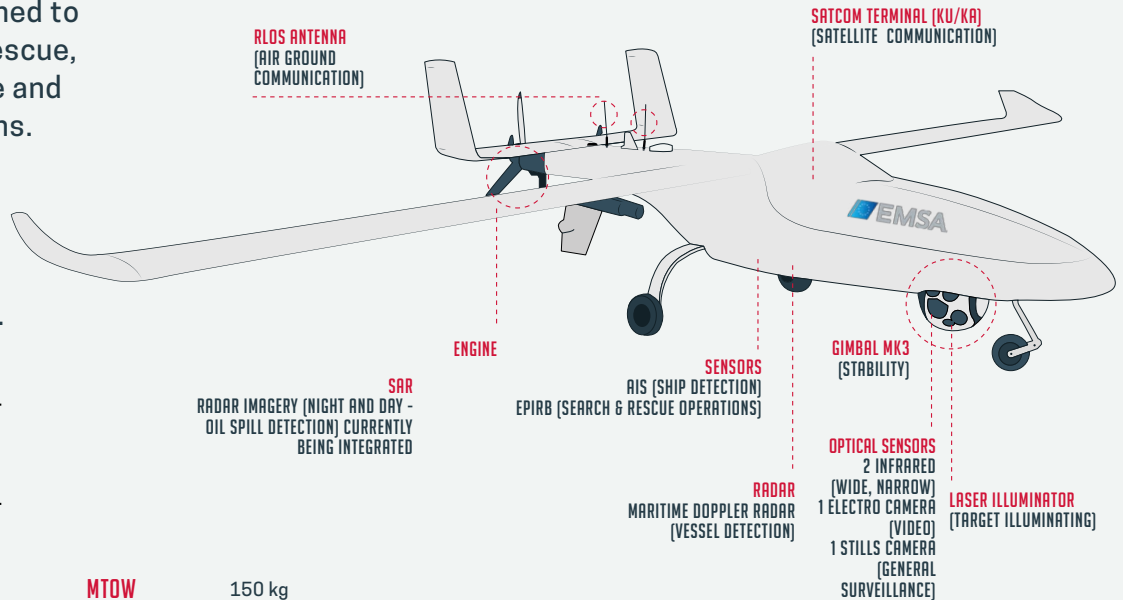

REACT

**ENABLE**

Critical operations at sea

[www.react-service.com](http://www.react-service.com)

# TEKEVER AR5: UNRIVALLED LONG-RANGE UNMANNED SOLUTION

for civilian critical operations at sea

The **TEKEVER AR5** is a fixed wing RPA designed to deliver Search and Rescue, Maritime surveillance and routine patrol missions. The long endurance reduces operating costs, decreases risks and greatly enhances operations.

**ENDURANCE**  
**8 TO 10 H**

<b>WINGSPAN</b>	6.3 m
<b>LENGTH</b>	3.3 m
<b>CRUISE SPEED</b>	100 km/h
<b>COMMS RANGE</b>	Unlimited (satcom)

<b>MTOW</b>	150 kg
<b>ENDURANCE</b>	8 to 10 h
<b>LAUNCH</b>	Runway Launch
<b>RECOVERY</b>	Runway Landing